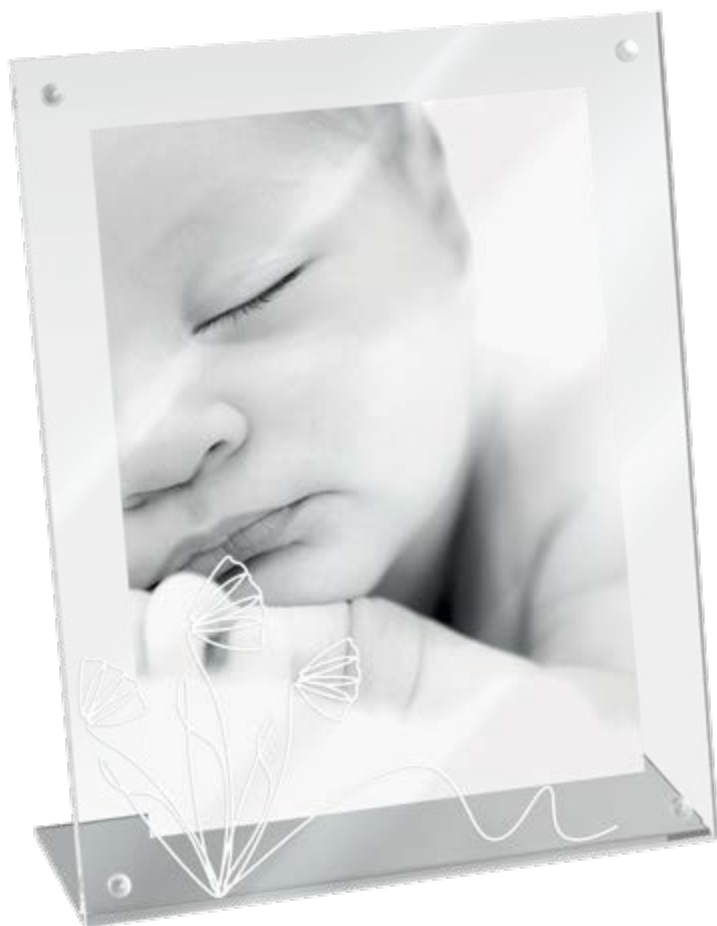

A1456

A1455

**A1455** ♦ Portafoto double face in acrilico / Double face acrylic photo frame - 10x15 - 13x18

**A1456** ♦ Portafoto in acrilico con portafiore / Acrylic photo frame with flower holder - 10x15 - 13x18