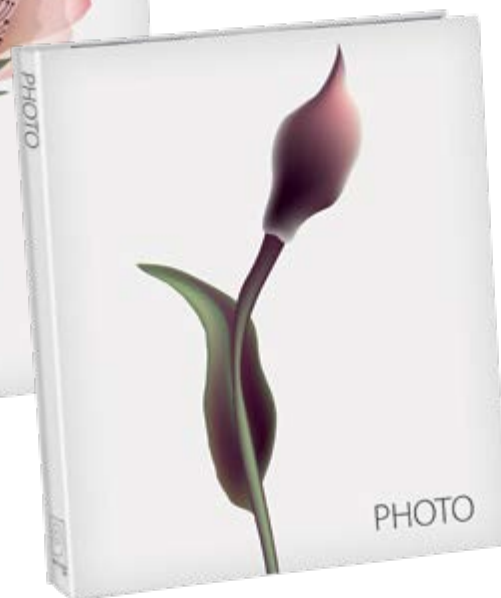

- S526 ♦ Album 100 ph. 10x15 buste in plastica nera / Black pp pockets - Ass.to / Ass.ted
- S527 ♦ Album 100 ph. 13x19 buste in plastica nera / Black pp pockets - Ass.to / Ass.ted
- S528 ♦ Album 100 ph. 13x19 with memo - Ass.to / Ass.ted
- S529 ♦ Album in cartoncino con veline / Pergamyn album with tissue paper - 30 Fogli panna / Cream sheets 29x29 - Ass.to / Ass.ted